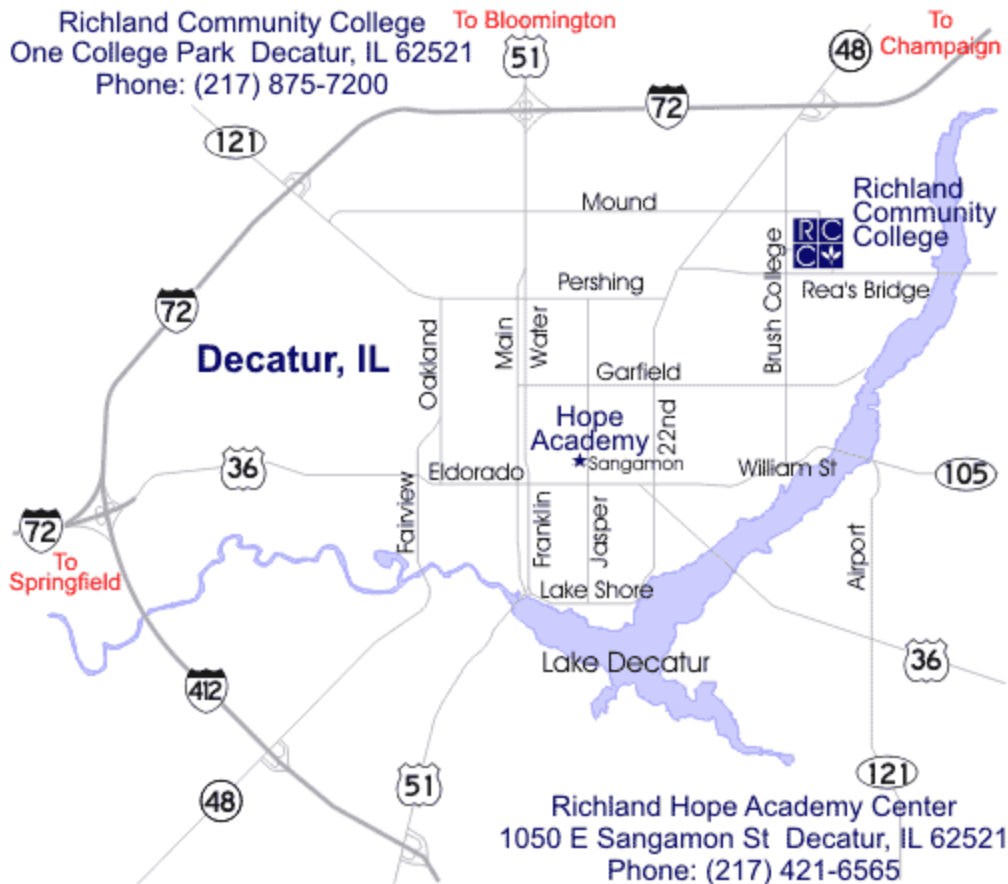

Map and Directions

We are located in Decatur, IL, in the heart of Central Illinois. We are approximately one hour east of Springfield, one hour south of Bloomington and one hour west of Champaign. We are about three hours from Chicago, IL, St. Louis, MO and Indianapolis, IN.

Richland Community College is located at the intersection of Brush College Road and Rea's Bridge Road in the northeast section of Decatur, IL.

Directions to Main Campus

Richland Community College
One College Park
Decatur, IL 62521
(217) 875-7200

IL Rt. 121 (From the North)

Rt. 121 to Mound Road, East (first left turn after I-72 Interchange) to Brush College Road, South (turn right) to College Park. Campus is on the left side of the road.

U.S. 51 (From the South)

IL Rt. 121 (From the East)

Rt. 121, cross Rt. 36, becomes Airport Road, West (turn left) on Rt. 105 (East William Street Road), North (turn right) on Brush College Road to College Park. Campus is on the right side of the road.